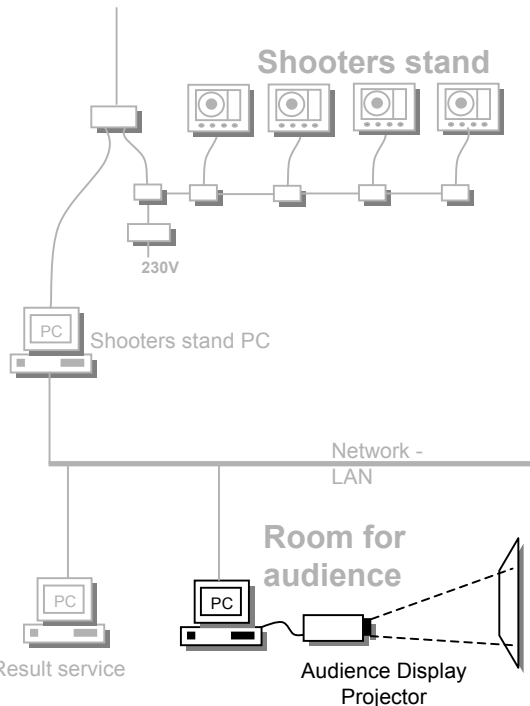

WinGPS - audience display

Take good care of your audience with WinGPS audience display program. Display the shooters performances either graphically or as text. Gives a whole new dimension to finals!

The program can be run on one or more PC's that are connected to the LAN network on the shooting range. If required, a projector can be connected to give a larger image.

Recommended use :

- All systems with targets produced by Kongsberg Mikroelektronikk AS

System information :

WinGPS Server:

The program is run on one of the machines in the network. This program gathers information from the control room software and sends it to the WinGPS monitor programs.

WinGPS Monitor:

The program can be run on one or more PC's in the network. The program can display from 1 to 25 lanes graphically.

WinGPS comes in two versions: Standard and Pro

Functions	Standard	Pro
Graphical display of 1 to 25 lanes	X	X
Text based display of 1 to 50 lanes	X	X
Orion can select which target(s) to be displayed on WinGPS Monitor(s) during finals	X	X
More than 80 colour selections on WinGPS Monitor		X
Marking in advance (for speaker)		X
Archive, view previous series		X
User-defined display profile (program)		X