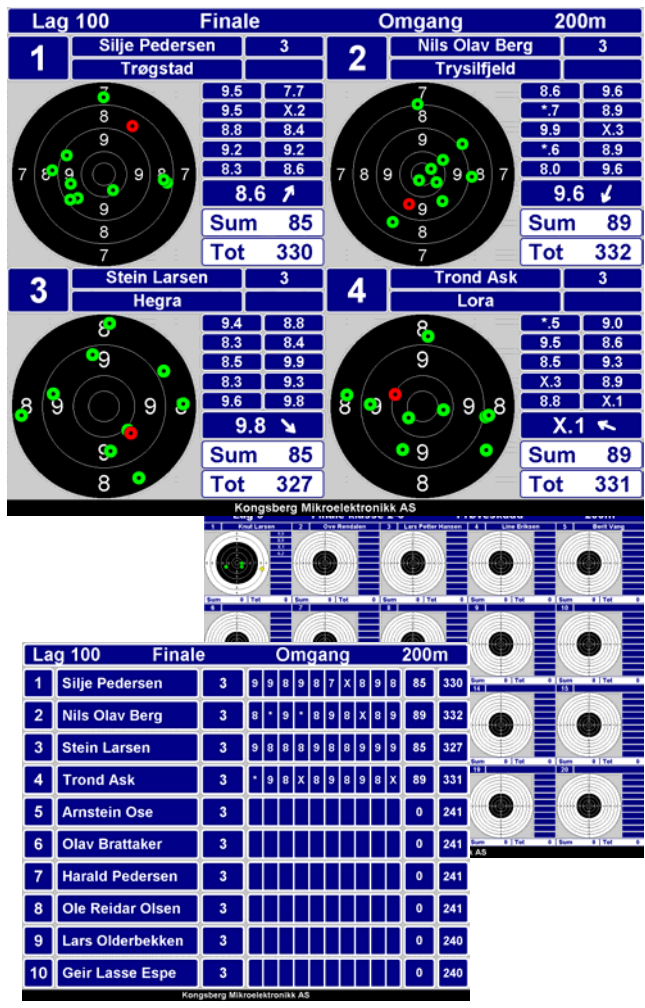

WinGPS - audience display

Take good care of your audience with WinGPS audience display program. Display the shooters performances either graphically or as text. Gives a whole new dimension to finals!

The program can be run on one or more PC's that are connected to the LAN network on the shooting range. If required, a projector can be connected to give a larger image.

Recommended use :

- All systems with targets produced by Kongsberg Mikroelektronikk AS

System information :

WinGPS Server:

The program is run on one of the machines in the network. This program gathers information from the control room software and sends it to the WinGPS monitor programs.

WinGPS Monitor:

The program can be run on one or more PC's in the network. The program can display from 1 to 25 lanes graphically.

WinGPS comes in two versions: Standard and Pro

Functions	Standard	Pro
Graphical display of 1 to 25 lanes	X	X
Text based display of 1 to 50 lanes	X	X
Orion can select which target(s) to be displayed on WinGPS Monitor(s) during finals	X	X
More than 80 colour selections on WinGPS Monitor		X
Marking in advance (for speaker)		X
Archive, view previous series		X
User-defined display profile (program)		X