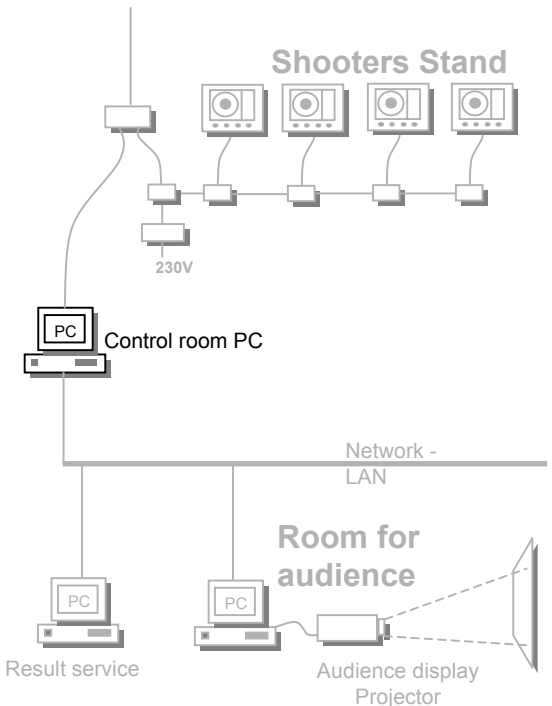

Orion - control room software

Absolutely the best control room software on the market! Unbeatably simple to use with any shooting program.

Connect a PC to MpX97 Electronic Scoring System and run Orion Control Room Software. The software takes over the control of the system – gathers results, communicates with the result handling program and provides a full overview of proceedings. Orion generates the finest printouts.

Create your own shooting programs or use the provided programs. The choice is yours – simple either way.

Recommended use :

- All systems with targets produced by Kongsberg Mikroelektronikk AS

PC System Requirements :

- **Minimum processor requirements**
  Pentium 166 MHz (Up to 8 lanes)
  Pentium II 300 MHz (Up to 16 lanes)
  Pentium II 400 MHz (More than 16 lanes)
- **Available memory**
  16 MB (Recommended: 64MB)
- **Available hard disk space**
  10 MB (Recommended: 50MB)
- **Windows version**
  95/98/Me/2000/XP (Recommended: 98 / 2000)
- **Minimum resolution**
  640 x 480 (Recommended: 800 x 600)
- **Avilable series port**
  1

Quick functions :

- Re-shooting
- Extra sighting shots
- User defined shooting programs

Navn	Kl.	Inn	1	2	3	4	5	6	7	8	9	10	Sum	Tot
1 Lars Hansen	5	132	9.8	9.4	8.4	X.0	7.8	9.0	X.0	7.7	9.3	8.7	86	218
2 Johan Toresen	4	136	9.6	9.0	9.0	9.2	8.9	9.2	*.9	X.1	8.6	9.3	90	226
3 Petter Knutsen	5	135	9.6	8.7	8.3	8.8	9.3	X.3	X.3	9.7	9.4	9.8	89	224
4 Line Nilsen	4	134	9.2	8.3	9.2	8.9	8.1	8.6	9.6	9.4	9.9	9.3	86	220
5 Sigurd Monsen	5	126	*.8	9.8	9.6	9.1	X.3	X.3	9.7	8.0	9.3	*.6	93	219
6 Lars Tore Berg	4	135	9.2	9.0	9.4	8.2	X.2	8.5	9.3	*.8	8.5	9.3	89	224
7 Kai Anne Johnson	5	132	X.3	8.3	9.8	X.1	9.9	X.0	X.0	8.5	8.7	9.7	91	223
8		0											0	0
9		0											0	0
10		0											0	0
11		0											0	0
12		0											0	0
13		0											0	0
14		0											0	0
15		0											0	0
16		0											0	0
17		0											0	0
18		0											0	0
19		0											0	0
20		0											0	0

Electronic Target Systems
6 South Farm Court
Budleigh Salterton
Devon EX9 7AY
01395 442777 (Office)
0208 878 1716 (Technical)
01395 446233 (Fax)
Email: info@etsys.co.uk