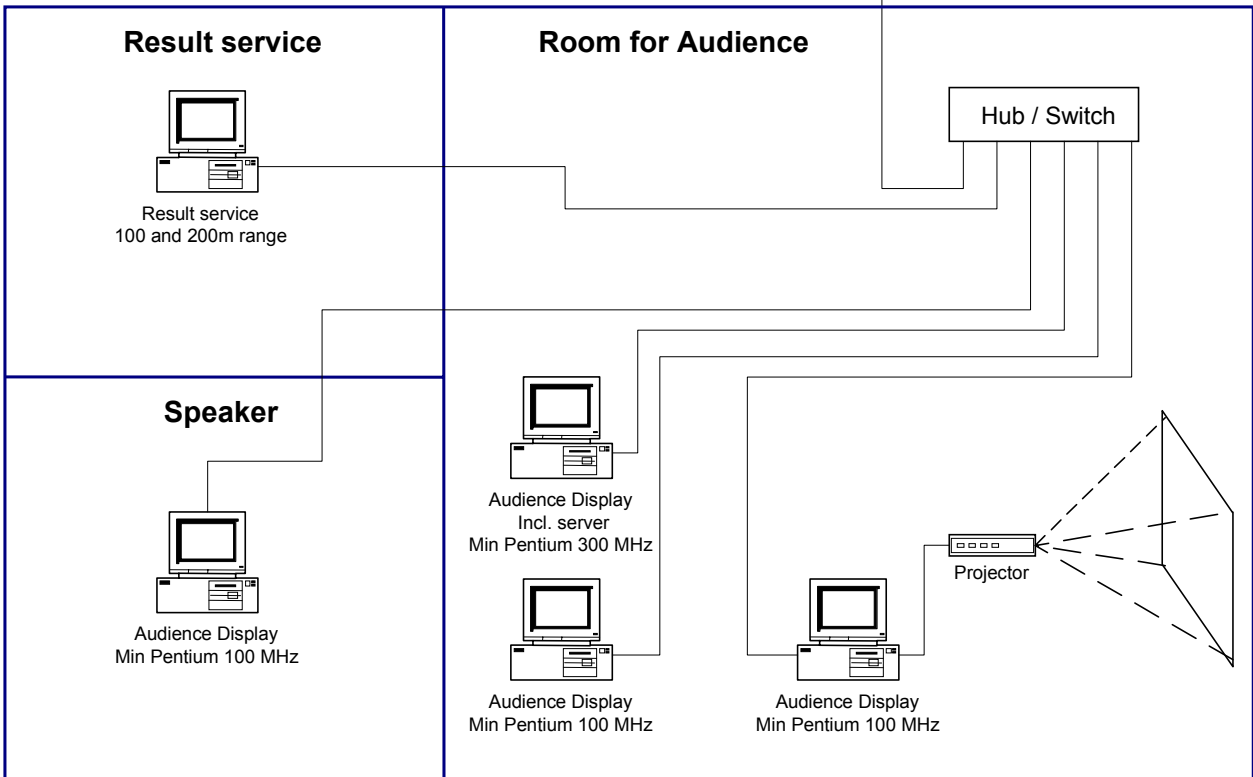

# Network (LAN)

Although we give a minimum speed for PC's, performance also depends on the operating system, memory, etc.. Therefore these speeds should be regarded as an absolute minimum.

Our experience has been that Windows 2000 operating system works best. If Windows 2000 is not available, Windows 98 is a good alternative. Avoid mixing different types of operating systems in the network.