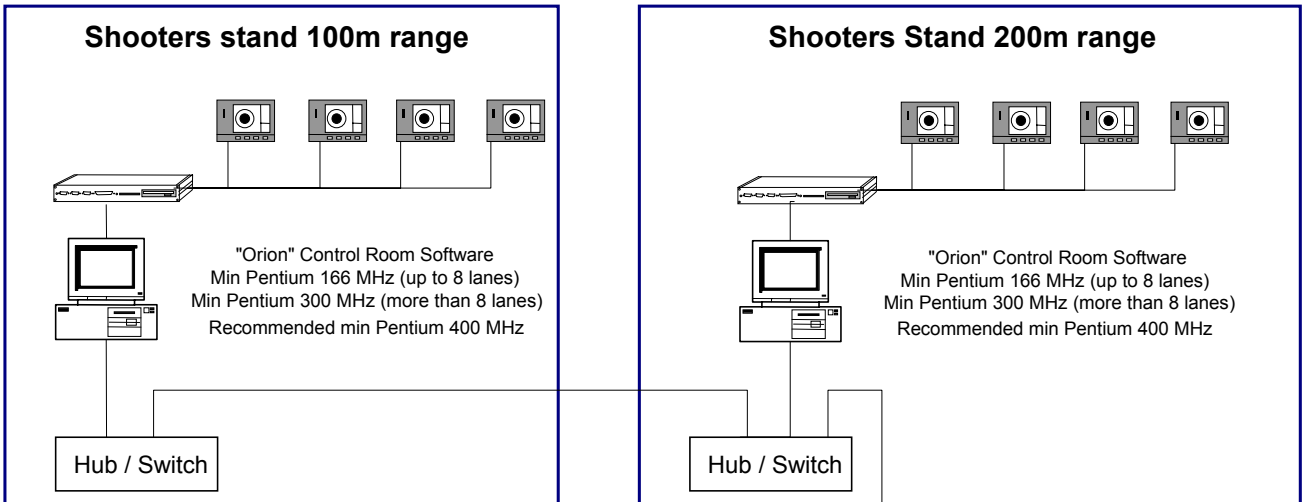

# Network (LAN)

Although we give a minimum speed for PC's, performance also depends on the operating system, memory, etc.. Therefore these speeds should be regarded as an absolute minimum.

Our experience has been that Windows 2000 operating system works best. If Windows 2000 is not available, Windows 98 is a good alternative. Avoid mixing different types of operating systems in the network.